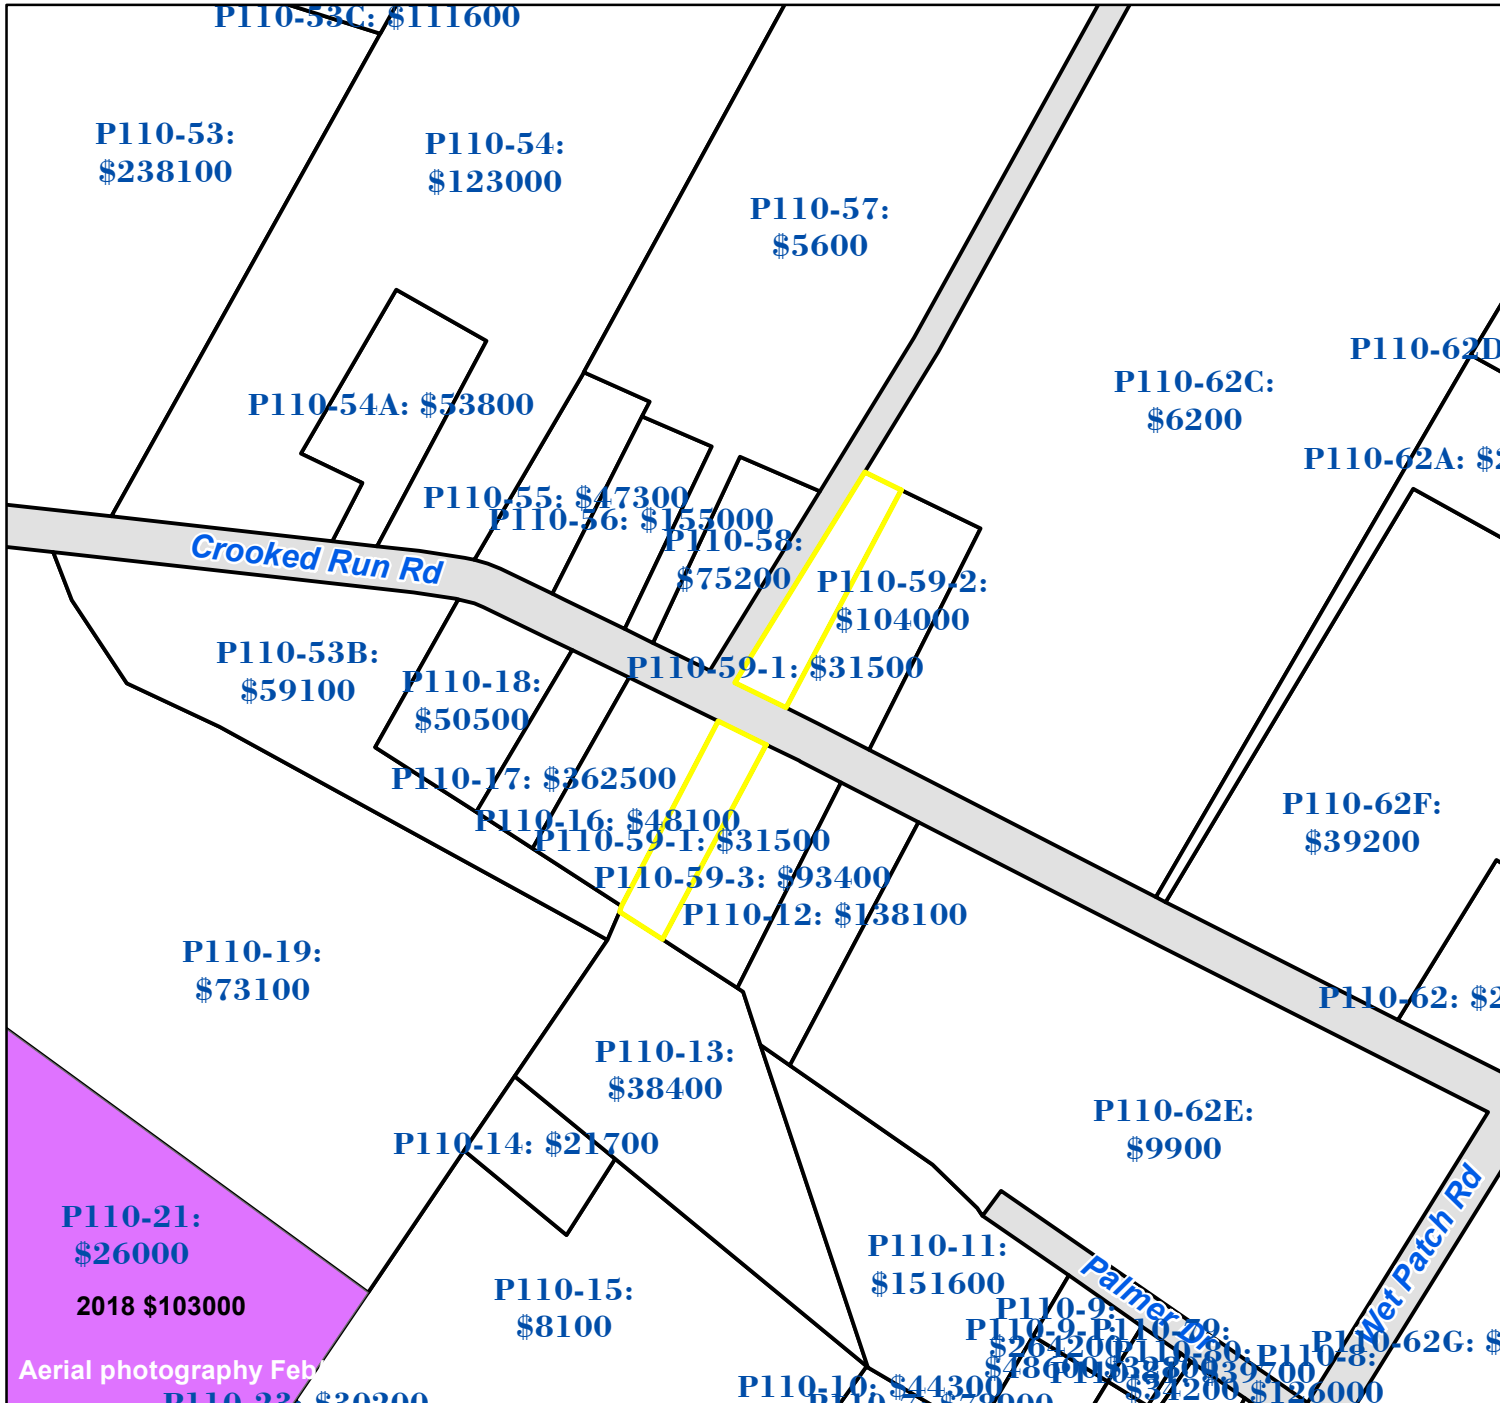

Pasquotank County, NC

Parcel ID: 7968 750610

Map: P110-59-1

LOT: 0

00543 CROOKED RUN RD
 RIDDICK, WILLIAM H & LILLE
 % DELON RIDDICK
 126 TIFF LANE
 ELIZABETH CITY NC 27909

Deed Book:
 Deed Page:
 Date: 0

Land Value: 30300
 Ag Value: 0
 Bldg Value: 1200
 Total Value: 31500

Taxed Acres: 1.11

Legend

- Sales in 2022
- Sales in 2021
- Sales in 2020
- Sales in 2019
- Sales in 2018

PASQUOTANK COUNTY NC

Date: 2/28/2023

Property Ownership/
 Lines as of January 1, 2023

NOT A SURVEY

This map was created from historic maps, recorded deeds and surveys.
 It CAN NOT be used to convey land, settle land disputes or build fences.